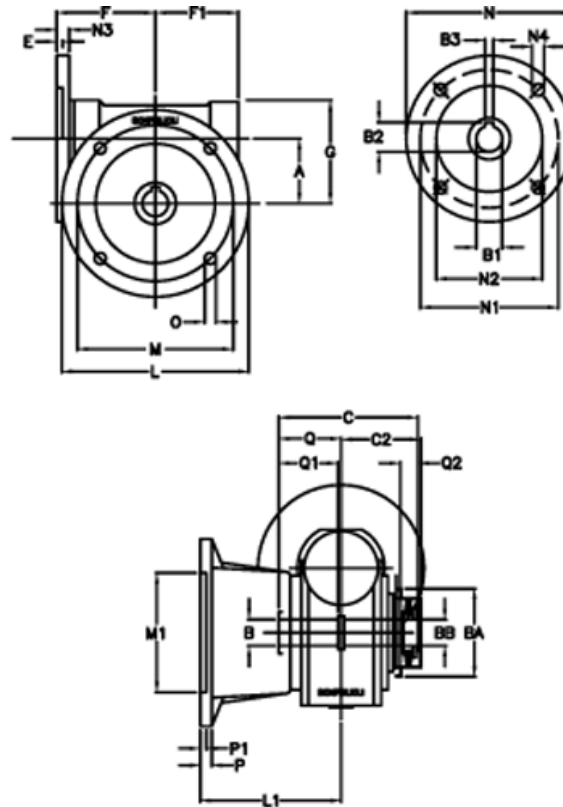

# Data Sheet

Article number: 390204406062316

Description: Worm Gear with Torque Limiter  
VF 44-L1-FA-60-P63B14

## Measures

a = 44.6	C2 = 48	m = 87	P = 9
B = 18	Description = VF 44FA-xx-63B14	M1 = 60	P1 = 7
B1 E7 = 11	E = 2	N = 90	Q = 32.0
B2 = 12.8	F = 65	N1 = 75	Q1 = 32
B3 H9 = 4	F1 = 54	N2 = 60	Q2 = 12
BA = 40	g = 71	N3 = 8.0	
BB H7 = 11	L = 110	N4 = 5.5	
C = 79	L1 = 90	O = 8.5	